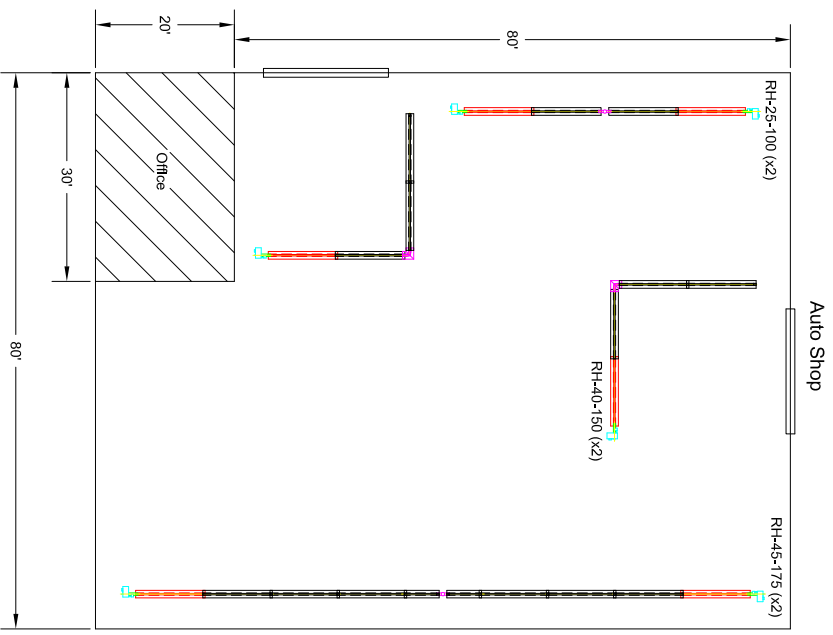

Other than building dimensions and heater sizes, this drawing is a conceptual design. Heater locations are general and may need to be relocated, pending obstacles, electrical connections, gas piping & venting from previously installed heaters.

**BRANT RADIANT HEATERS LTD.**  
 P.O. BOX 395, PARIS, ONTARIO, CANADA N3L3T5

PROJECT: **AUTO BODY SHOPS**

DRAWN BY: MLK	SCALE: NONE	REP./FIRM:
CHECKED BY:	DATE:	DRAWING NO: 1